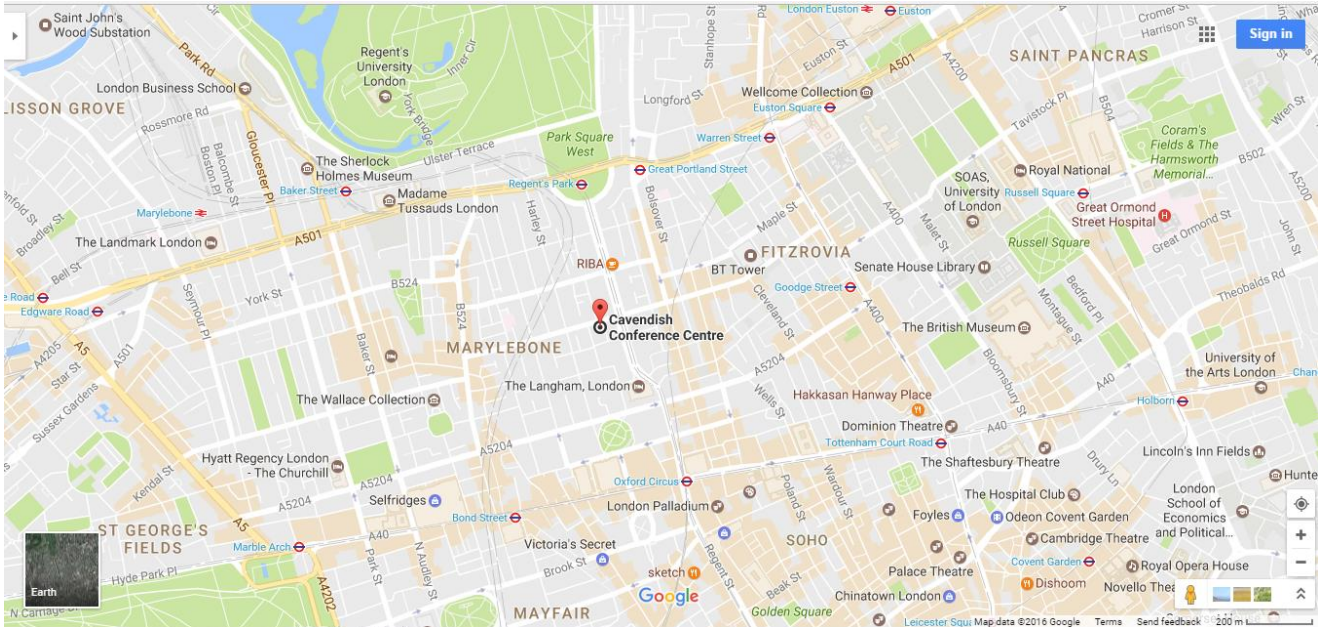

Cavendish Conference Centre
22 Duchess Mews, London W1G 9DT
Tel: 020 7706 7700

Directions to Cavendish Conference Centre:

Arriving by Underground

Nearest tube stations – Oxford Circus
Regent's Park
Great Portland Street

Oxford Circus Underground Station (Victoria, Central, & Bakerloo Line) is 5 minute walk away. Take Exit 4 on leaving Oxford Circus station, walk North up Regent Street and you will pass the Langham Hotel on your left and BBC Corporation House on your right. Turn left into Duchess Street and almost immediately you will see Duchess Mews on your right hand side, where our sign is clearly displayed at the end of the Mews on the left. Alternatively Duchess Street is the 5th turn left when you have left Oxford Circus Tube Station and have started to walk North up Regent Street.

Arriving by Rail

Marylebone, Euston and Kings Cross St Pancras Stations are all within 10 minutes taxi rides or alternatively 15 minutes by Underground. Paddington Station (which has a direct link to Heathrow every 15 minutes) is 20 minute walk or 10 minutes in a taxi.

Arriving by Car

To plan your journey by car visit [The AA Route Planner](#) and enter our postcode: W1G 9DT. Please note that this venue is within the [Congestion Charging Zone](#)

Car Parking

On street Pay & Display parking is available outside the Conference Centre; otherwise there are [NCP Car Parks](#) as listed below, all within 5 minute walk of the venue: