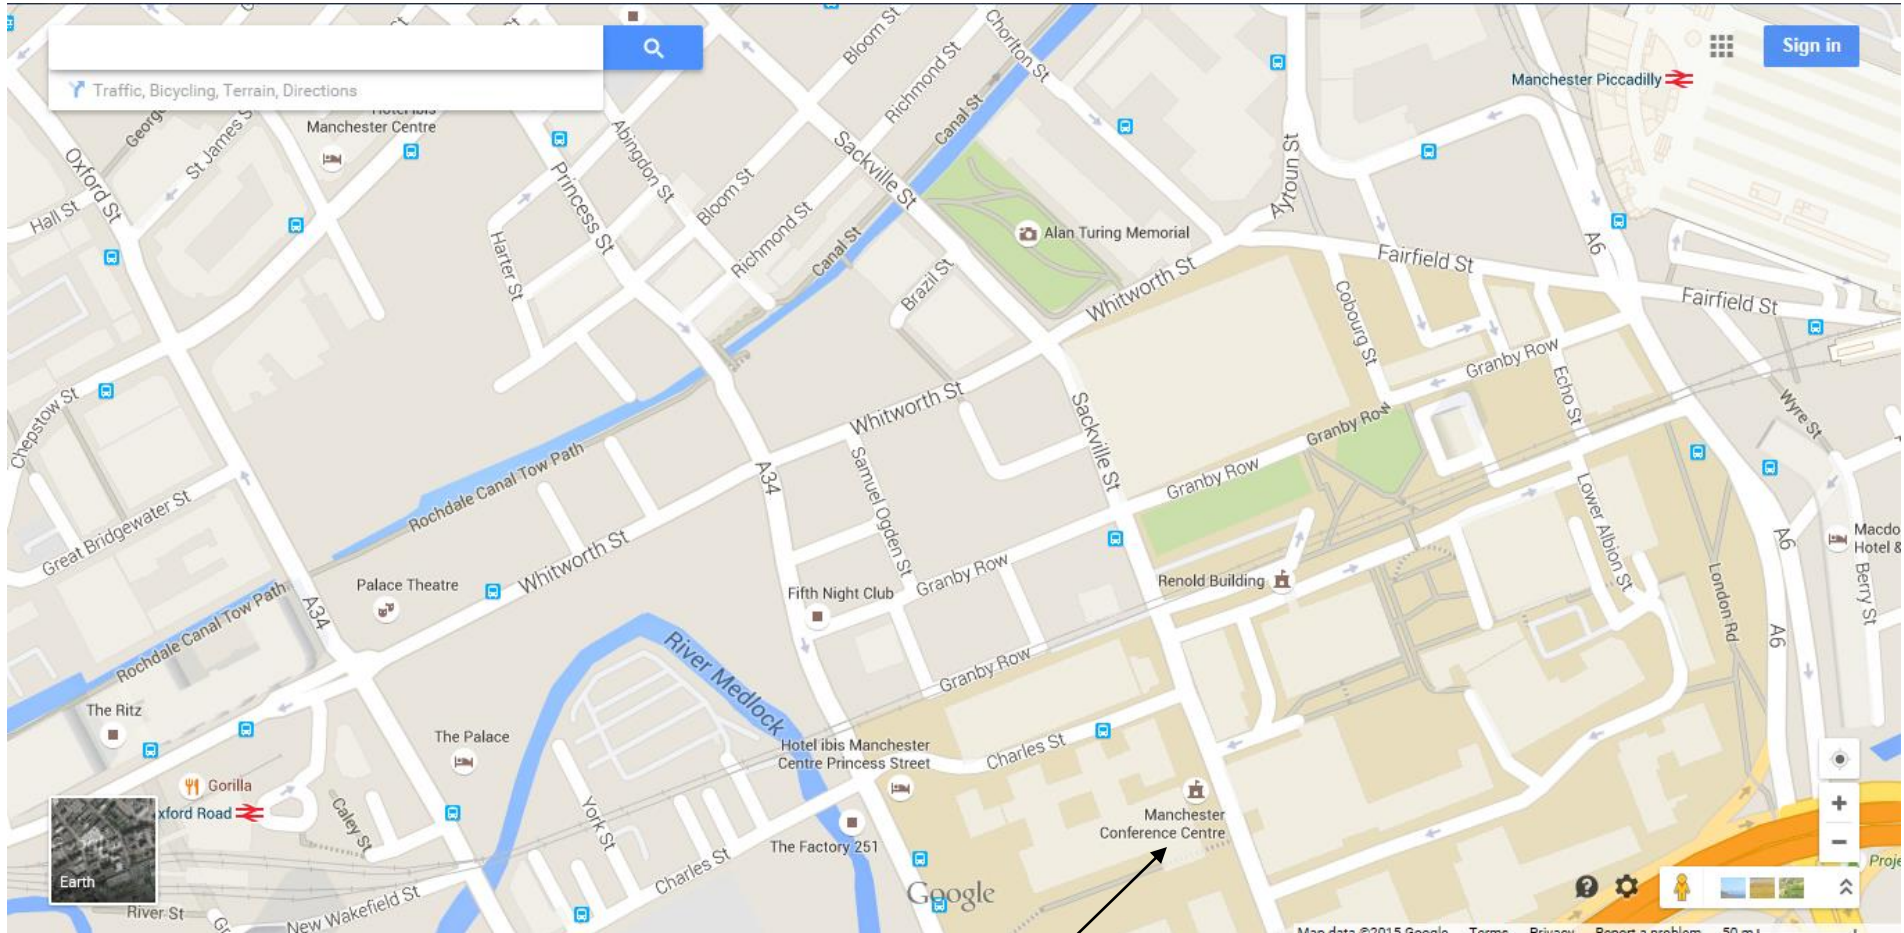

Manchester Conference Centre
Sackville Street, Manchester, M1 3BB
0161 9558181

Manchester Conference Centre