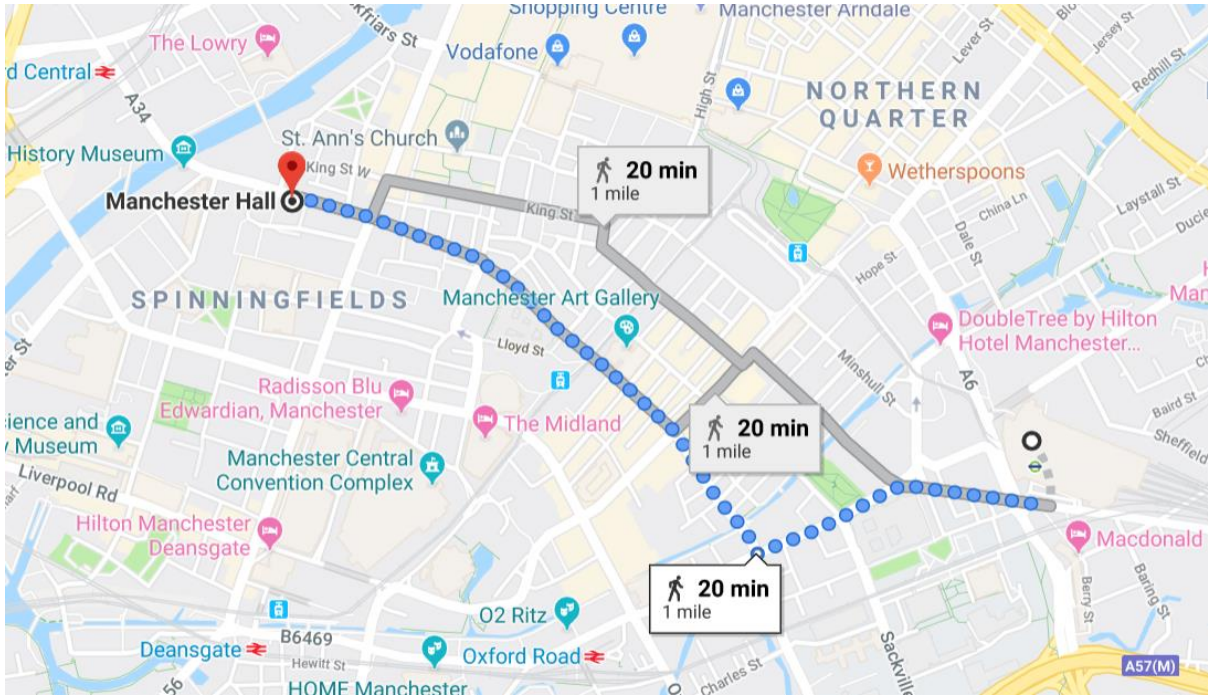

## Manchester Hall, 36 Bridge St, Manchester M3 3BT

### Walking distance from Manchester Piccadilly Train Station

(approx. 20 minutes)

- Walk west on Fairfield St/B6469 towards Wyre St
- Turn right onto Princess St/A34
- Continue to follow A34
- Destination will be on the left