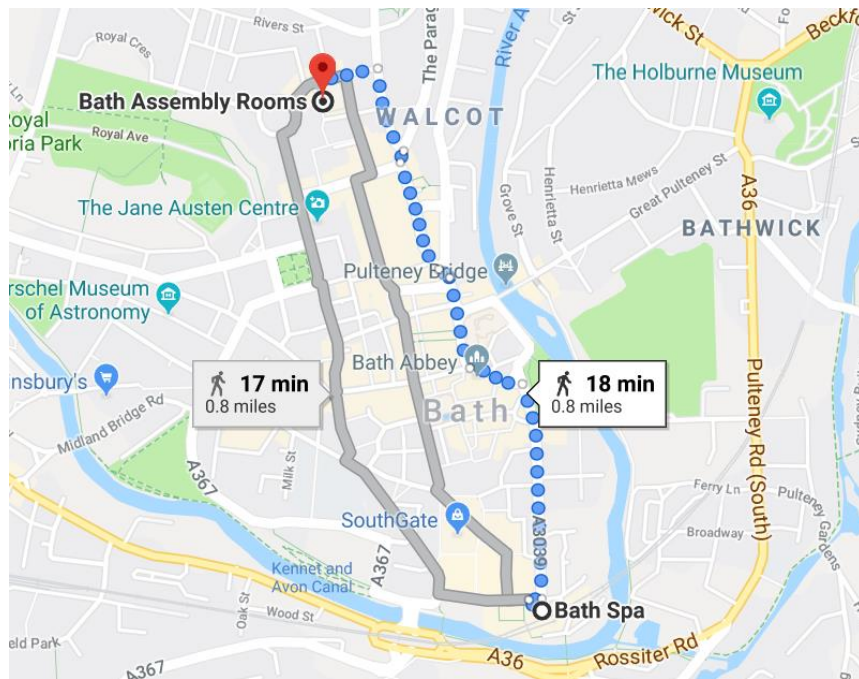

Post-ASH Meeting Bath– Significant Highlights *Bath Assembly Rooms, Bennett St, Bath BA1 2QH*

Directions from Bath Spa Train station

- Walk west towards Brunel Square
- Turn right onto Dorchester St/A3039
- Turn left onto A3039
- Turn left onto Orange Grove/A3039
- Turn right onto High St/A3039
- Continue to follow A3039
- Slight left onto Northgate St
- Continue onto Broad St
- Slight right onto Lansdown Rd/A4
- Turn left onto Lansdown Rd
- Turn left onto Bennett St

Destination will be on the left