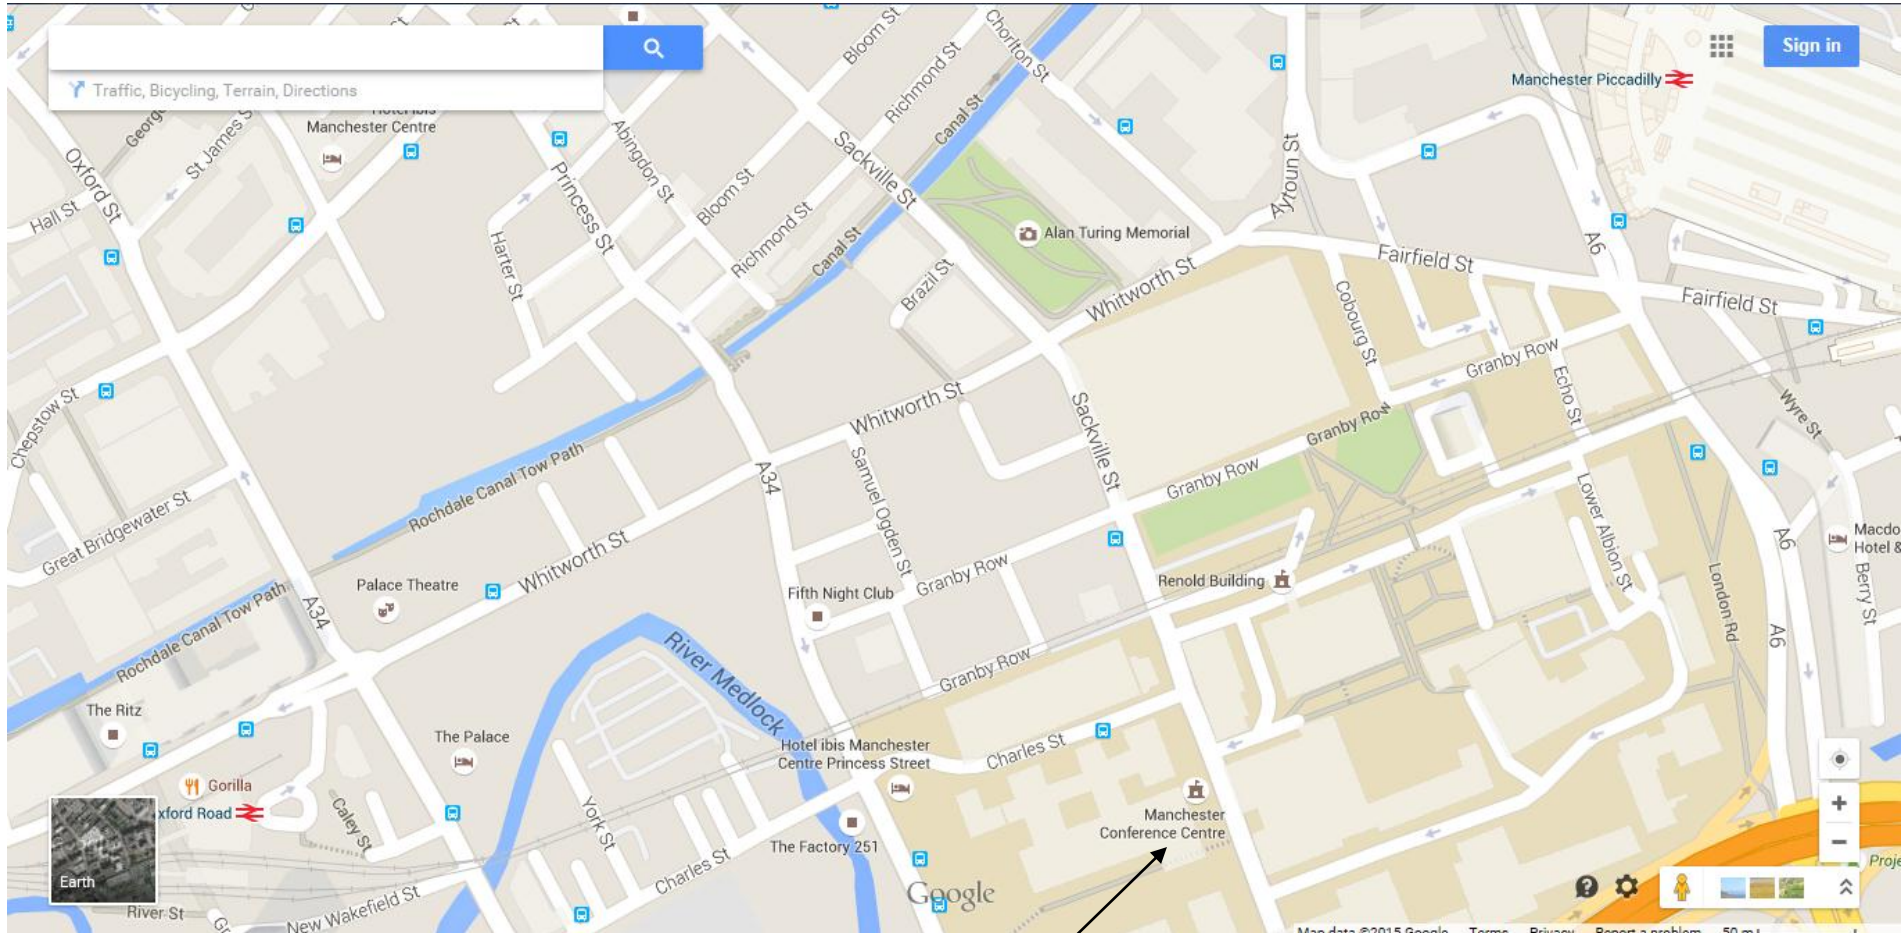

Manchester Conference Centre
78 Sackville Street, Manchester, M1 3BB
0161 9558181

Manchester Conference Centre