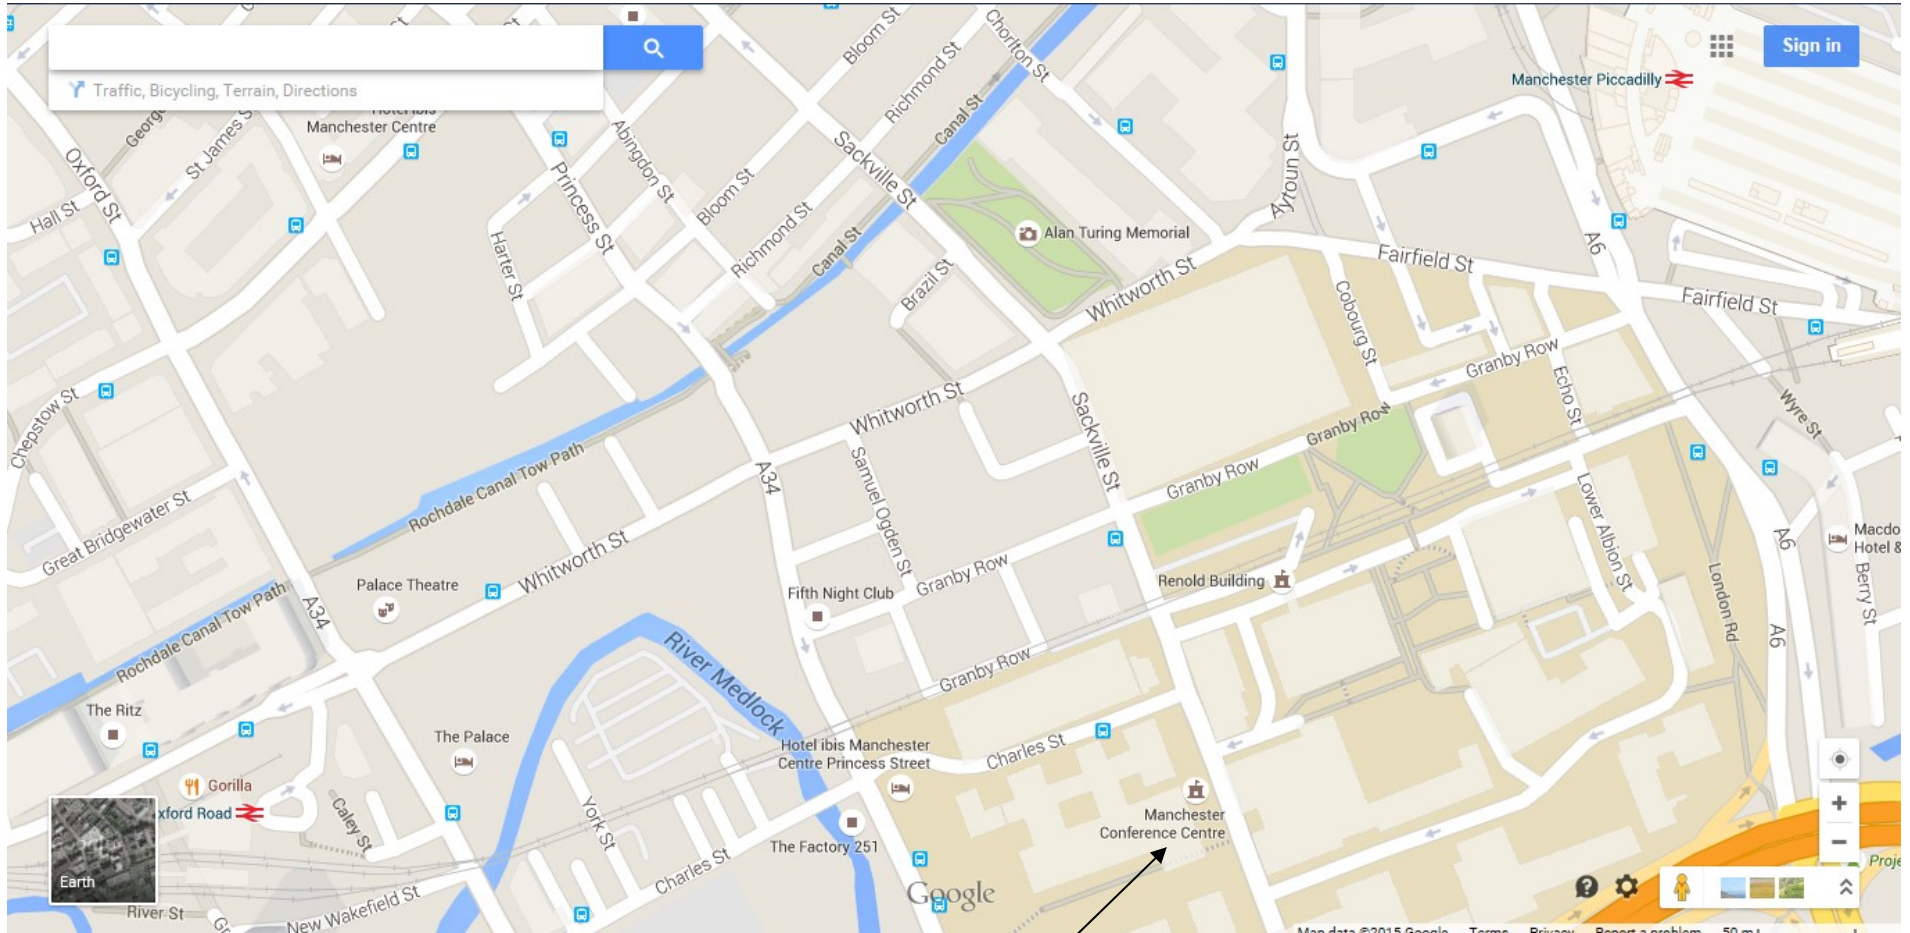

Manchester Conference Centre
78 Sackville Street, Manchester, M1 3BB
0161 9558181

Manchester Conference Centre

How to Find Us

Located just a short stroll from the Metrolink and a 10 minute walk from Manchester Piccadilly train station means we're just a 20 minute ride from Manchester airport.

By Rail

From Manchester Victoria Train Station: Purchase a City Zone ticket and take the Metrolink connection from Manchester Victoria to Manchester Piccadilly Train Station.

From Manchester Piccadilly Train Station: Leave the station via the taxi rank exit, cross London Road and proceed west along Fairfield Street. Continue on to Whitworth Street until you reach Sackville Street. Turn left and proceed South on Sackville Street, we are at the end of the road on the right.

From Oxford Road Train Station: Leave the station via the station approach, cross Oxford Street and proceed east along Whitworth Street until you reach Sackville Street. Turn right and proceed South on Sackville Street, we are at the end of the road on the right.

Parking

Located next to the Manchester Conference Centre, on Charles Street, is an affordable multi-storey car park.

If approaching Manchester Conference Centre from the Mancunian way – drive past the entrance to Manchester Conference Centre and take the first left down Charles Street, the car park entrance will be on your right.