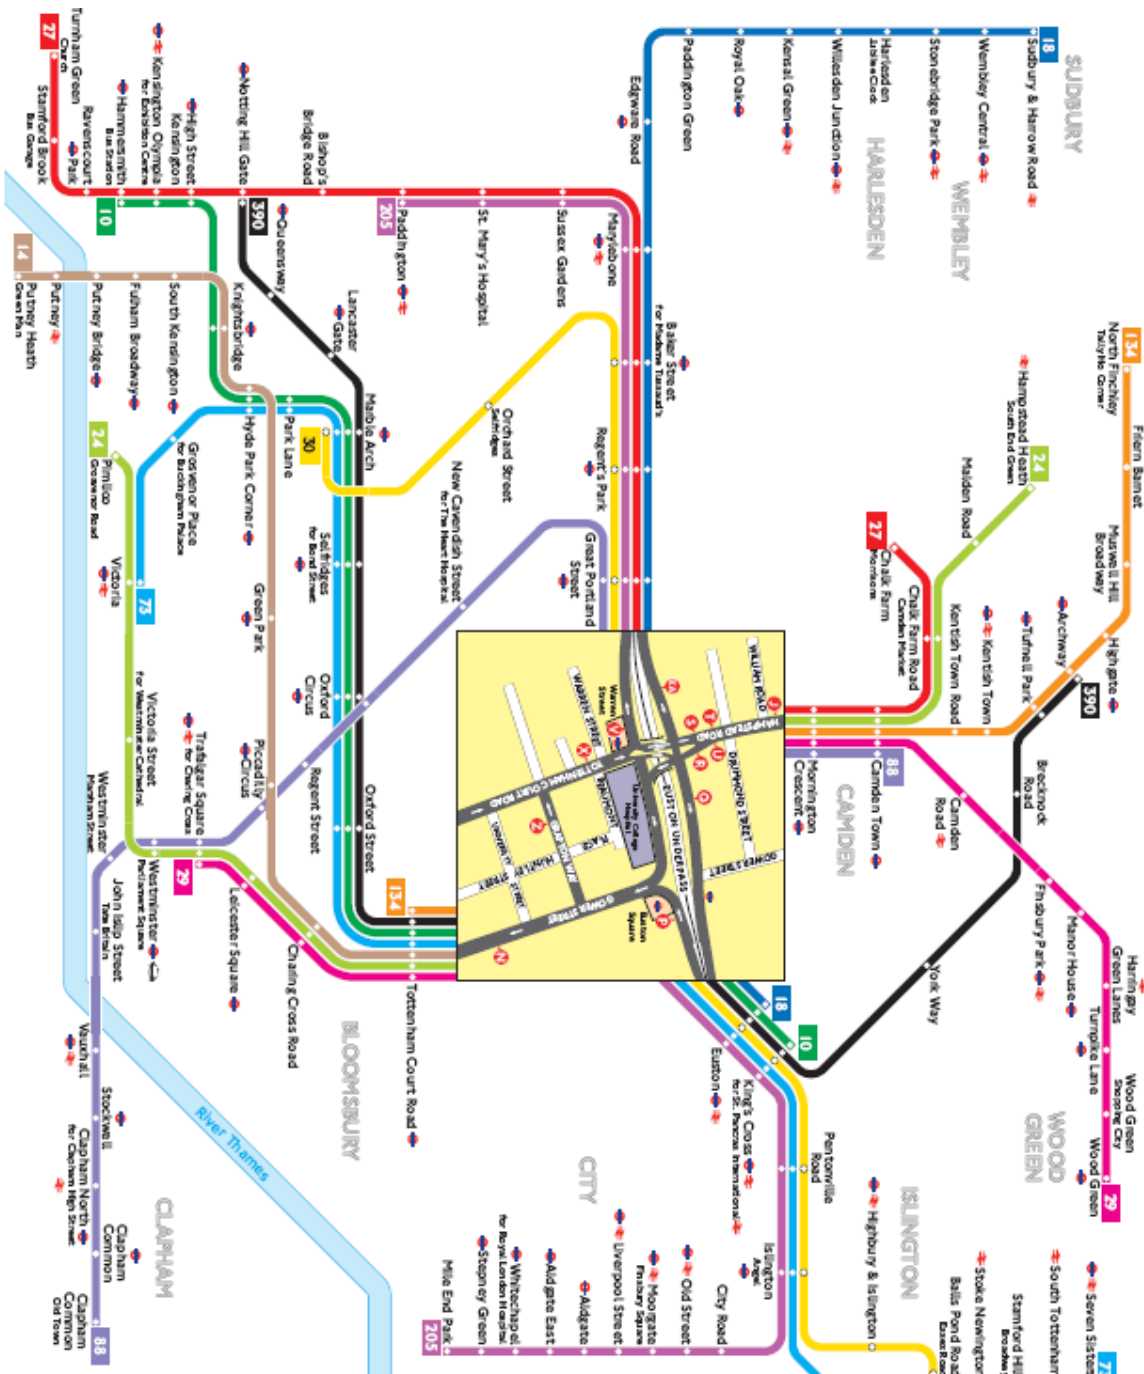

Buses from University College Hospital (Warren Street)

Route finder

Day buses including 24-hour routes

Route	Towards	Bus stops
10	Tottenham	King's Cross
14	Putney Heath	King's Cross
18	Stadium	King's Cross
21	Hamstead Heath	King's Cross
27	Chalk Farm	King's Cross
30	Headley Wick	King's Cross
72	Hamstead Heath	King's Cross
73	Seven Stars	King's Cross
74	Hamstead Heath	King's Cross
75	Hamstead Heath	King's Cross
76	Hamstead Heath	King's Cross
77	Hamstead Heath	King's Cross
78	Hamstead Heath	King's Cross
79	Hamstead Heath	King's Cross
88	Camden Town	King's Cross
134	North Finchley	King's Cross
154	North Finchley	King's Cross
205	Mile End Park	King's Cross
390	Notting Hill Gate	King's Cross
390A	Notting Hill Gate	King's Cross

Night buses

Only available to travel to/from Tottenham