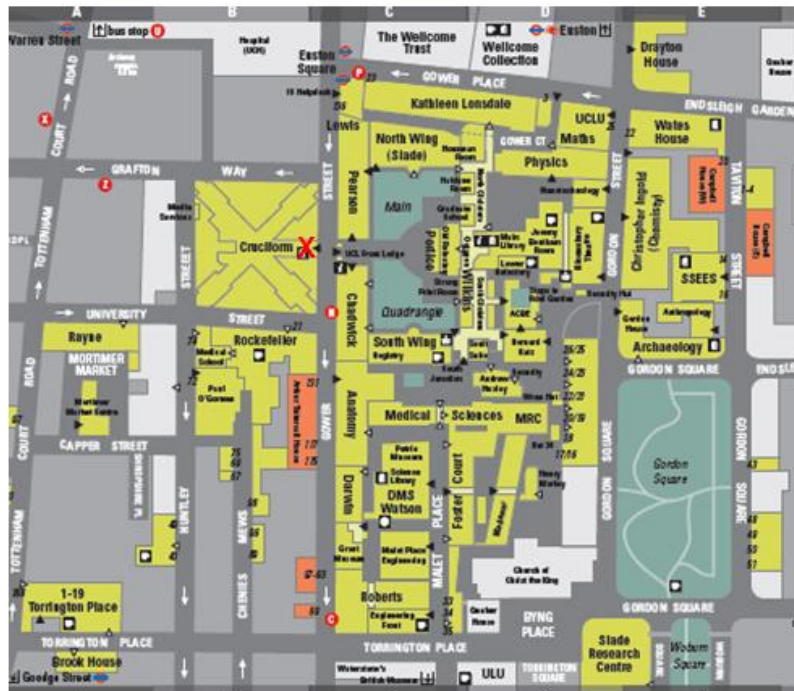

Marked X: The Cruciform Building, University College London, Gower Street, London, WC1E 6BT