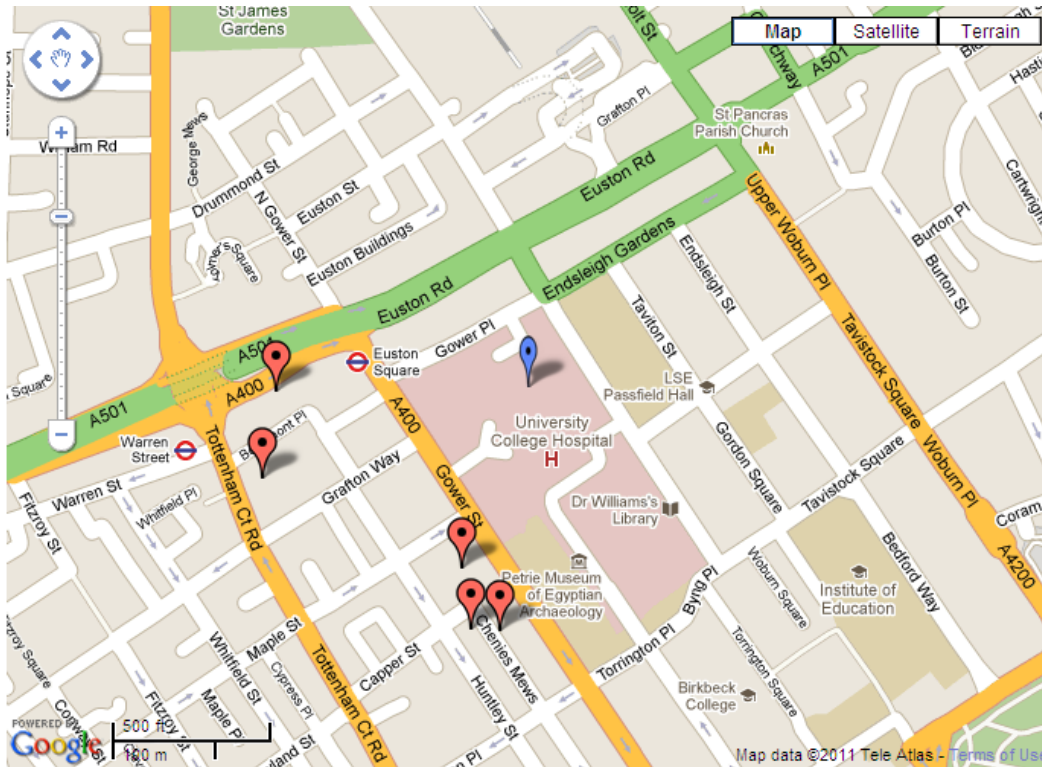

**The Cruciform Building, University College London
Gower Street, London WC1E 6BT
Tel: 020 7679 2000**