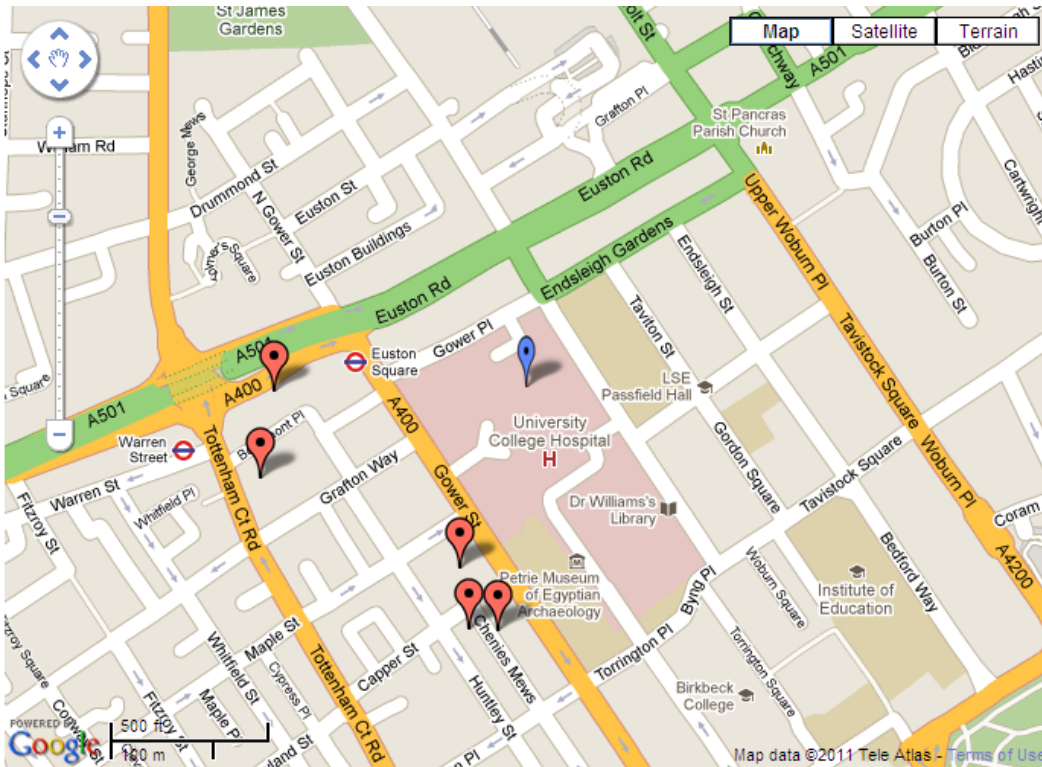

**The Cruciform Building, University College London
Gower Street, London WC1E 6BT
Tel: 020 7679 2000**