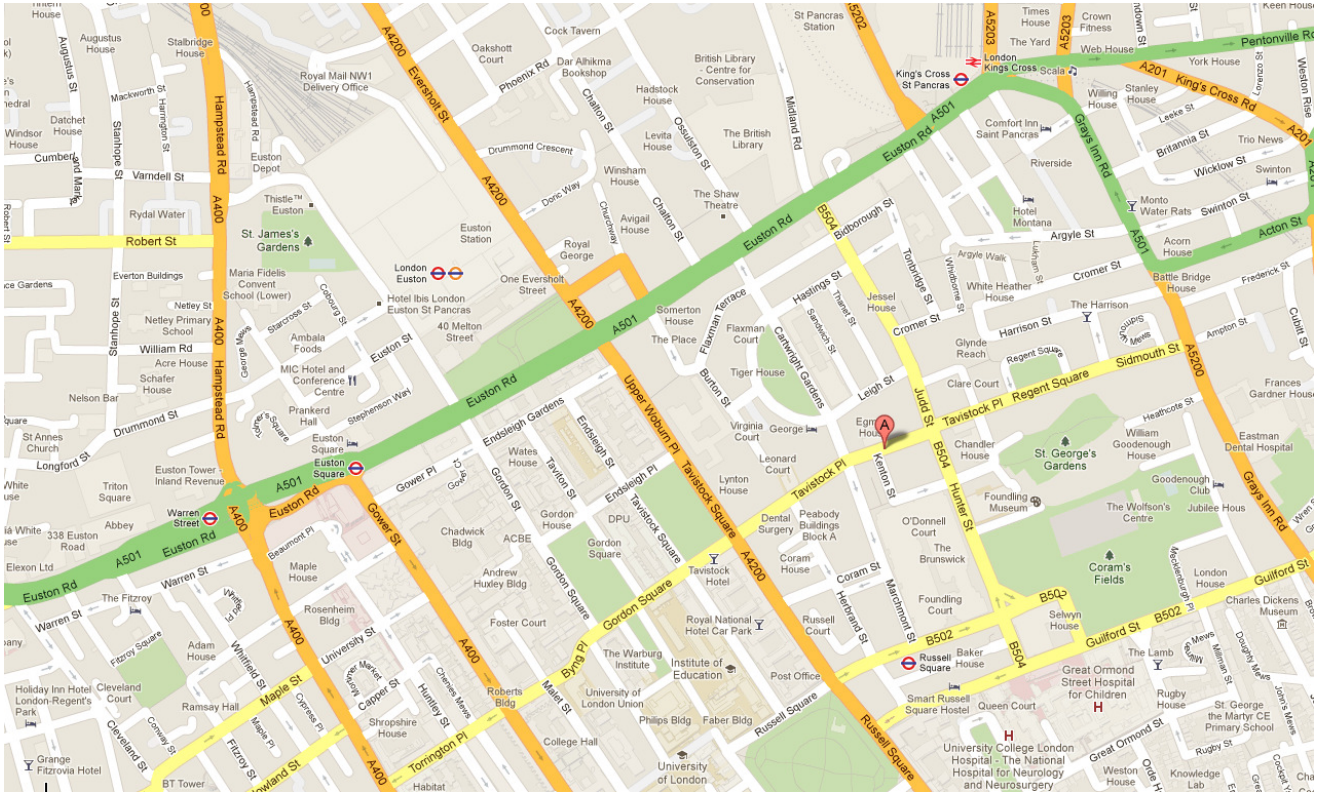

Mary Ward House

5-7 Tavistock Place, London WC1H 9SN

Map showing location of venue:

Travel Information:

Mary Ward House is less than 10 minutes' walk from King's Cross, St Pancras and Euston's mainline railway stations.

From London Marylebone is approx. 2 miles away and Paddington 3 miles (approx. 10 minutes in a taxi).

The closest underground station is Russell Square (Piccadilly Line) – the station is 110m (less than 5 minutes' walk) from Mary Ward House.