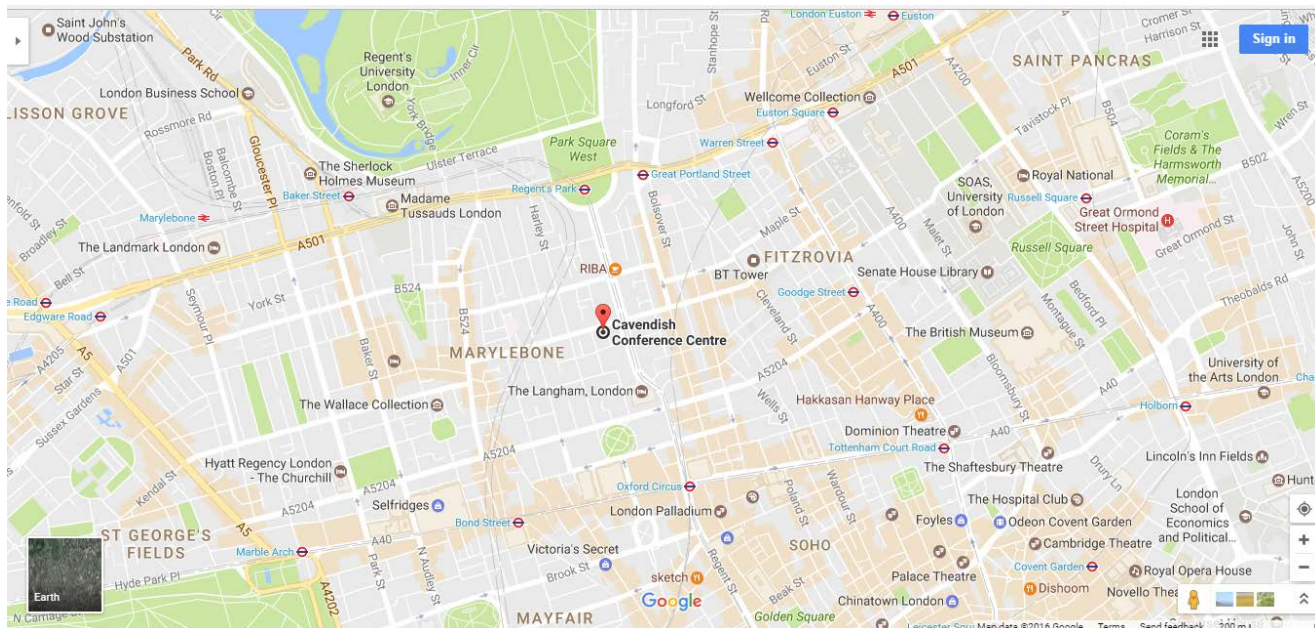

Cavendish Conference Centre
22 Duchess Mews, London W1G 9DT
Tel: 020 7706 7700

Directions to Cavendish Conference Centre:

Arriving by Underground

Nearest tube stations – Oxford Circus
Regent's Park
Great Portland Street

Oxford Circus Underground Station (Victoria, Central, & Bakerloo Line) is 5 minute walk away. Take Exit 4 on leaving Oxford Circus station, walk North up Regent Street and you will pass the Langham Hotel on your left and BBC Corporation House on your right. Turn left into Duchess Street and almost immediately you will see Duchess Mews on your right hand side, where our sign is clearly displayed at the end of the Mews on the left. Alternatively Duchess Street is the 5th turn left when you have left Oxford Circus Tube Station and have started to walk North up Regent Street.

Arriving by Rail

Marylebone, Euston and Kings Cross St Pancras Stations are all within 10 minutes taxi rides or alternatively 15 minutes by Underground. Paddington Station (which has a direct link to Heathrow every 15 minutes) is 20 minute walk or 10 minutes in a taxi.

Arriving by Car

To plan your journey by car visit [The AA Route Planner](#) and enter our postcode: W1G 9DT. Please note that this venue is within the [Congestion Charging Zone](#)