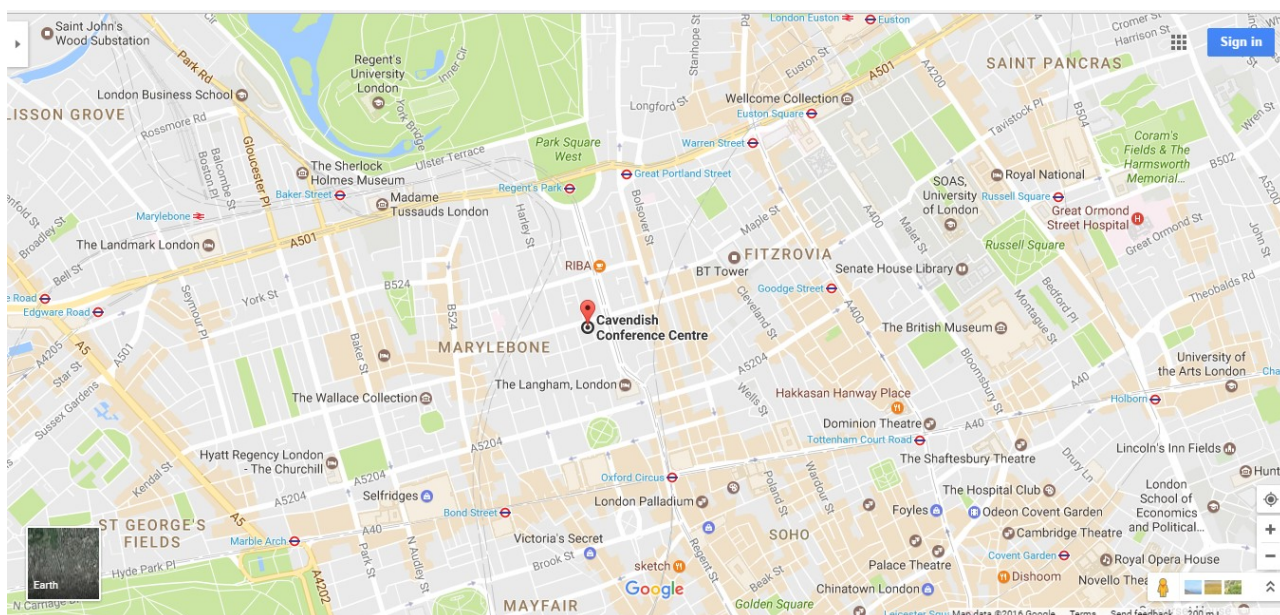

Cavendish Conference Centre
22 Duchess Mews, London W1G 9DT
Tel: 020 7706 7700

Directions to Cavendish Conference Centre:

Arriving by Underground

Nearest tube stations – Oxford Circus
Regent's Park
Great Portland Street

Oxford Circus Underground Station (Victoria, Central, & Bakerloo Line) is 5 minute walk away. Take Exit 4 on leaving Oxford Circus station, walk North up Regent Street and you will pass the Langham Hotel on your left and BBC Corporation House on your right. Turn left into Duchess Street and almost immediately you will see Duchess Mews on your right hand side, where our sign is clearly displayed at the end of the Mews on the left. Alternatively Duchess Street is the 5th turn left when you have left Oxford Circus Tube Station and have started to walk North up Regent Street.

Arriving by Rail

Marylebone, Euston and Kings Cross St Pancras Stations are all within 10 minutes taxi rides or alternatively 15 minutes by Underground. Paddington Station (which has a direct link to Heathrow every 15 minutes) is 20 minute walk or 10 minutes in a taxi.

Arriving by Car

To plan your journey by car visit [The AA Route Planner](#) and enter our postcode: W1G 9DT. Please note that this venue is within the [Congestion Charging Zone](#)

Car Parking

On street Pay & Display parking is available outside the Conference Centre; otherwise there are [NCP Car Parks](#) as listed below, all within 5 minute walk of the venue: